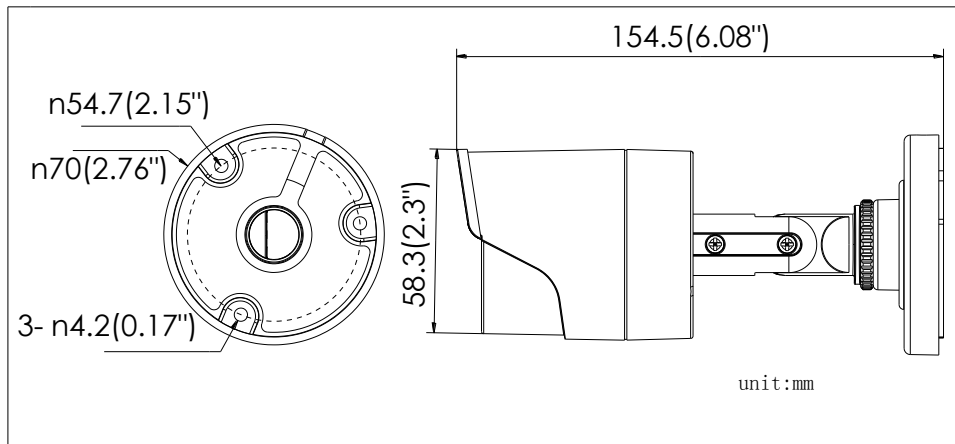

Dimensions