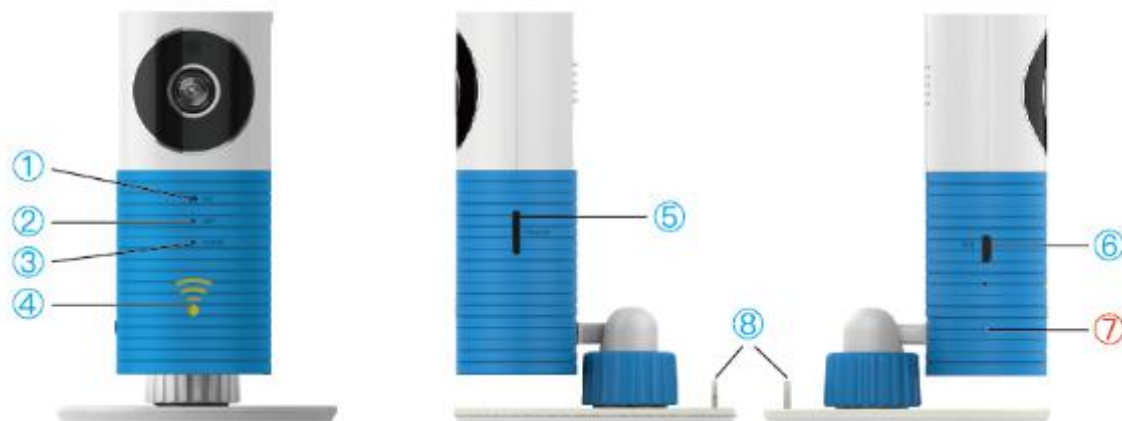

Appearance

- ① Microphone
- ② WiFi indicator light
- ③ Power indicator light
- ④ WiFi button
- ⑤ TF card slot
- ⑥ USB interface
- ⑦ Button for removing the pedestal(**Press the button and pull to part them**)
- ⑧ Power-line clip
- ⑨ Screw holes(**Can be suspended installed**)