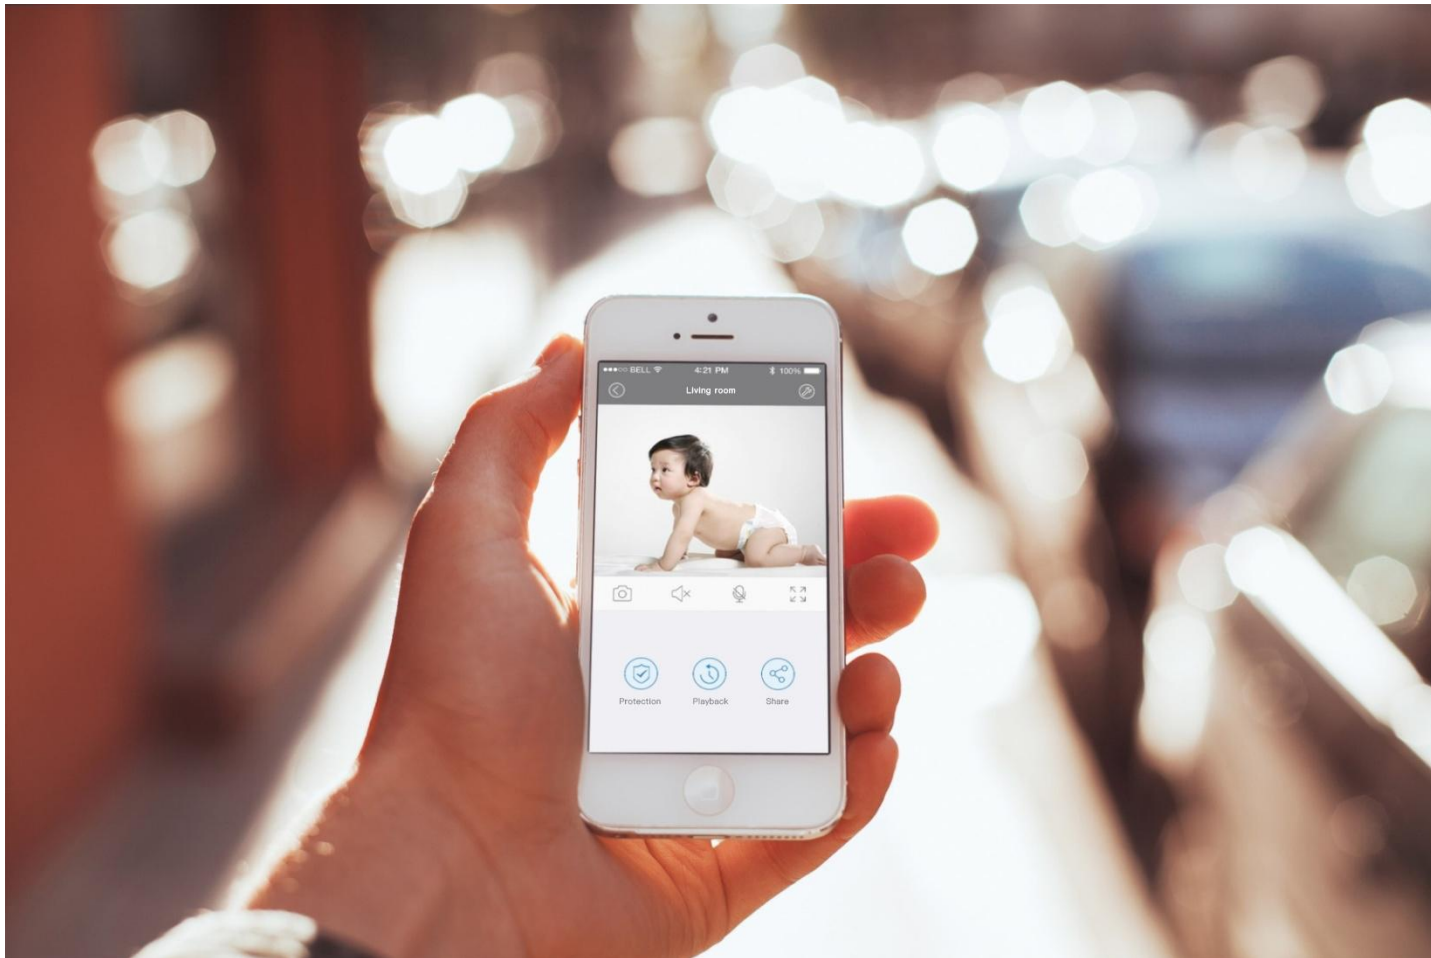

Anytime, anywhere, look at will