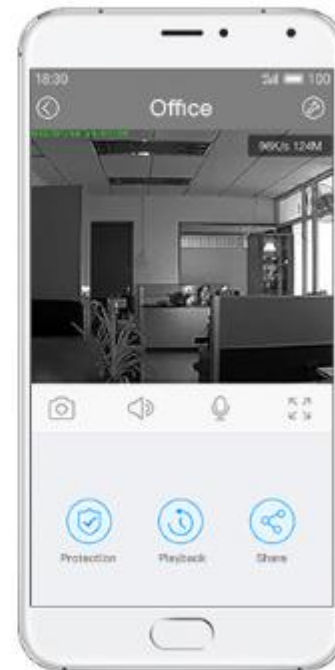

Infrared Night Vision

—Guard your safety day and night