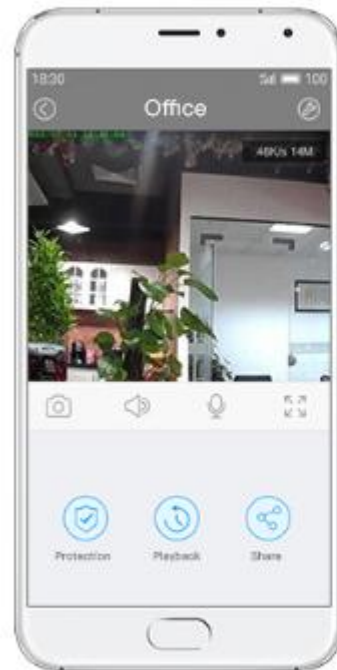

Infrared Night Vision

—Guard your safety day and night